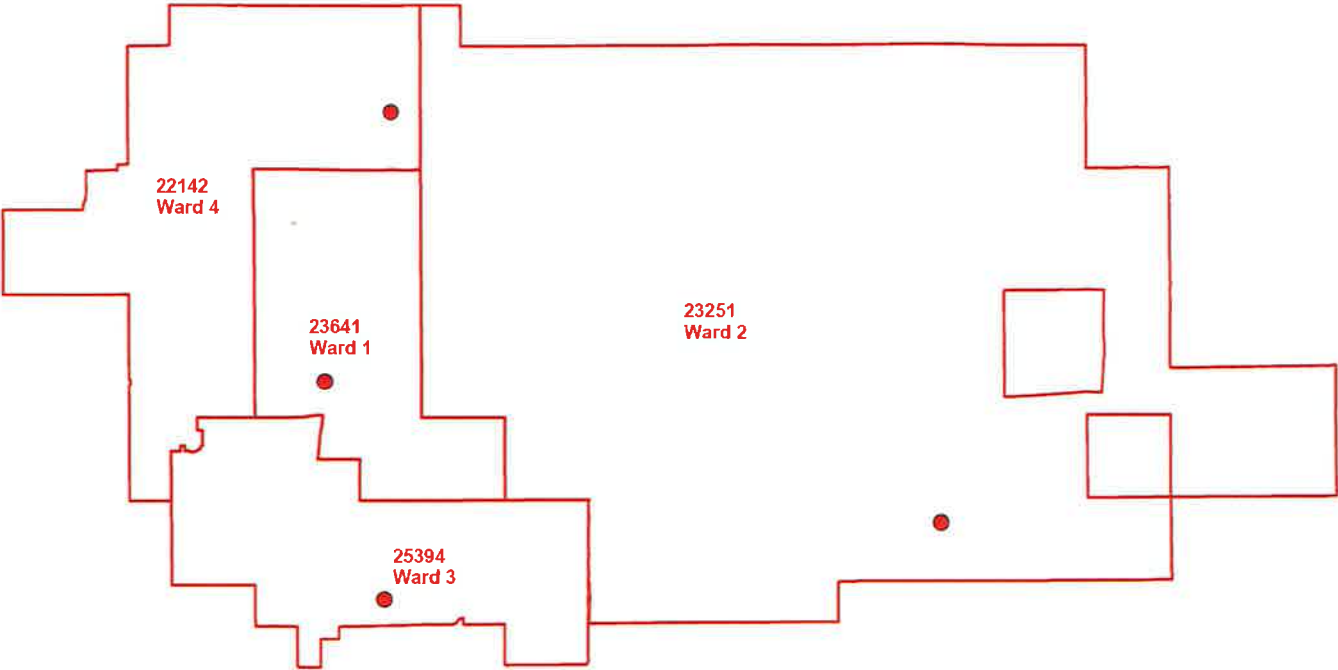

# 2020s #1

With 2020 Population

Target Population/Ward: 23,607

# 2020s #2

With 2020 Population

Target Population/Ward: 23,607