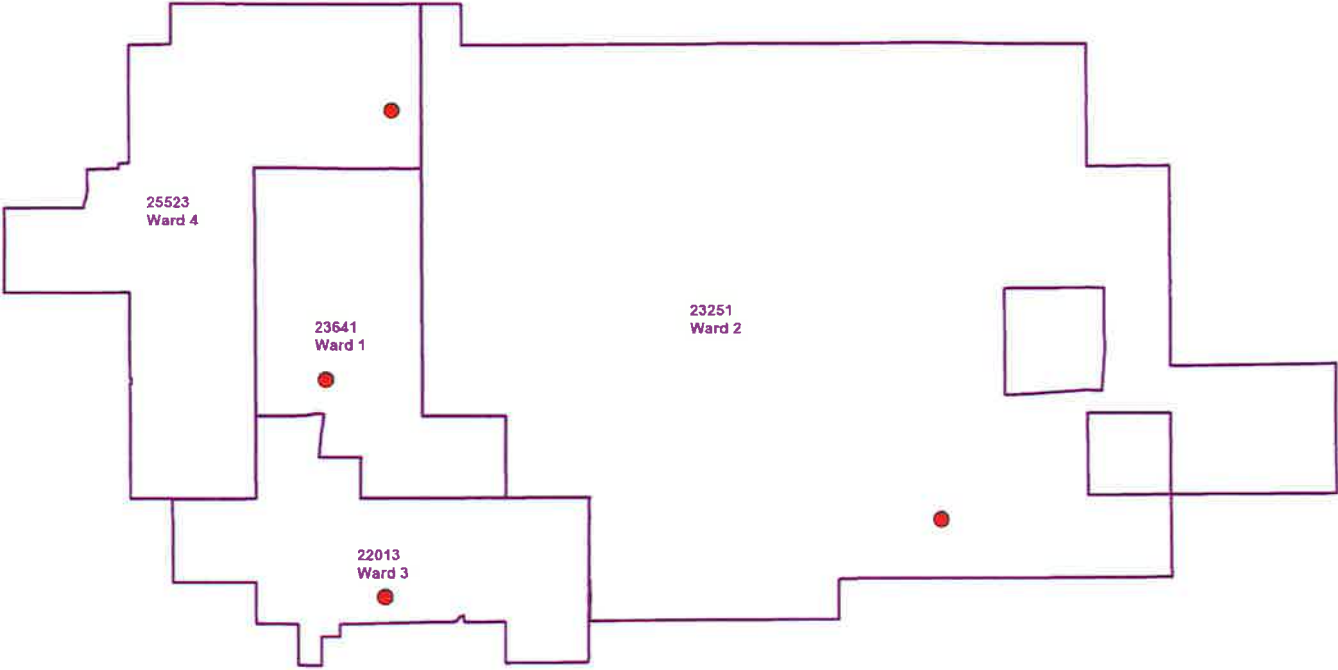

# 2010-Now

With 2020 Population

Target Population/Ward: 23,607

# 2020s #1

With 2020 Population

Target Population/Ward: 23,607

# 2020s #2

With 2020 Population

Target Population/Ward: 23,607